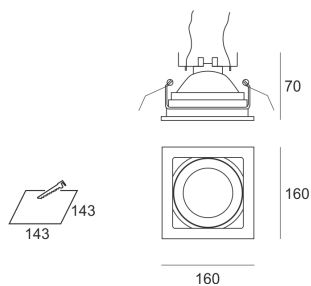

KUBGO 111 BIAŁY

- IP: 20
- Color temperature:
- Luminous flux: lm

Name	Code	Colour	Voltage supply	Luminaire wattage	Light source type	Handle
KUBGO 111 BIAŁY	1203111	white	12V	max 50W	QR-111	G 53