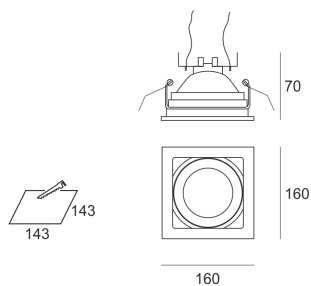

KUBGO 111 CZARNY

- IP: 20
- Color temperature:
- Luminous flux: lm

Name	Code	Colour	Voltage supply	Luminaire wattage	Light source type	Handle
KUBGO 111 CZARNY	1203112	black	12V	max 50W	QR-111	G 53