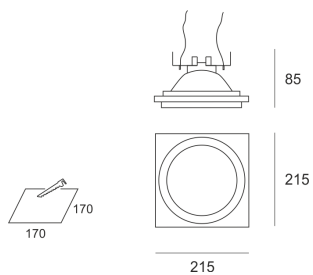

KUBGO 111 TRIM BIAŁY

- IP: 20
- Color temperature:
- Luminous flux: lm

Name	Code	Colour	Voltage supply	Luminaire wattage	Light source type	Handle
KUBGO 111 TRIM BIAŁY	1217111	white	12V	max 50W	QR-111	G 53