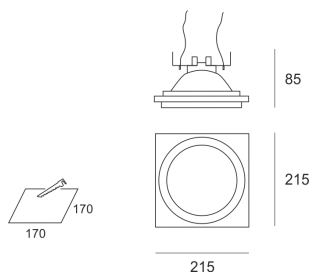

KUBGO 111 TRIM CZARNY

- IP: 20
- Color temperature:
- Luminous flux: lm

Name	Code	Colour	Voltage supply	Luminaire wattage	Light source type	Handle
KUBGO 111 TRIM CZARNY	1217112	black	12V	max 50W	QR-111	G 53