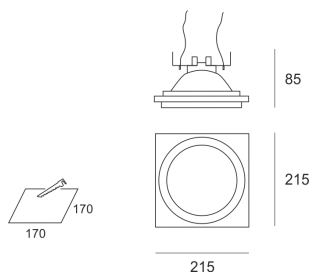

KUBGO 111 TRIM SZARY

- IP: 20
- Color temperature:
- Luminous flux: lm

Name	Code	Colour	Voltage supply	Luminaire wattage	Light source type	Handle
KUBGO 111 TRIM SZARY	1217113	gray	12V	max 50W	QR-111	G 53