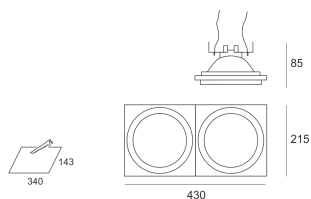

KUBGO 2X111 TRIM BIAŁY

- IP: 20
- Color temperature:
- Luminous flux: lm

Name	Code	Colour	Voltage supply	Luminaire wattage	Light source type	Handle
KUBGO-2x111-TRIM-BIAŁY	1218111	white	12V	max 2x50W	QR-111	G 53