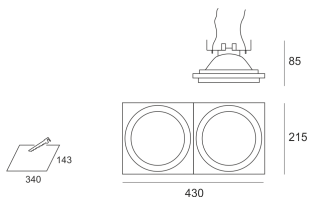

KUBGO 2X111 TRIM BIAŁY

- IP: 20
- Color temperature:
- Luminous flux: lm

Name	Code	Colour	Voltage supply	Luminaire wattage	Light source type	Handle
KUBGO-2x111-TRIM-BIAŁY	1218111	white	12V	max 2x50W	QR-111	G 53