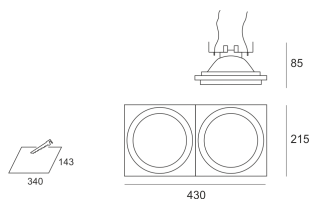

KUBGO 2X111 TRIM CZARNY

- IP: 20
- Color temperature:
- Luminous flux: lm

Name	Code	Colour	Voltage supply	Luminaire wattage	Light source type	Handle
KUBGO-2x111-TRIM-CZARNY	1218112	black	12V	max 2x50W	QR-111	G 53