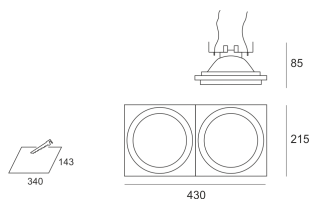

KUBGO 2X111 TRIM CZARNY

- IP: 20
- Color temperature:
- Luminous flux: lm

| Name | Code | Colour | Voltage supply | Luminaire wattage | Light source type | Handle |
|---|---------|--------|----------------|-------------------|-------------------|--------|
| KUBGO-2x111-TRIM-CZARNY | 1218112 | black | 12V | max 2x50W | QR-111 | G 53 |