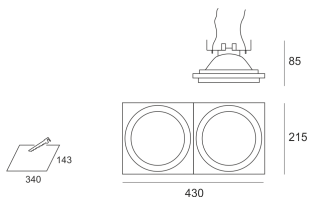

KUBGO 2X111 TRIM SZARY

- IP: 20
- Color temperature:
- Luminous flux: lm

Name	Code	Colour	Voltage supply	Luminaire wattage	Light source type	Handle
KUBGO-2x111-TRIM-SZARY	1218113	gray	12V	max 2x50W	QR-111	G 53