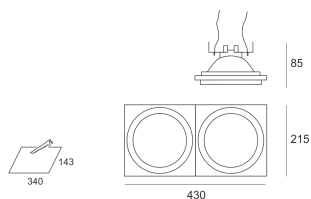

KUBGO 2X111 TRIM SZARY

- IP: 20
- Color temperature:
- Luminous flux: lm

Name	Code	Colour	Voltage supply	Luminaire wattage	Light source type	Handle
KUBGO-2x111-TRIM-SZARY	1218113	gray	12V	max 2x50W	QR-111	G 53