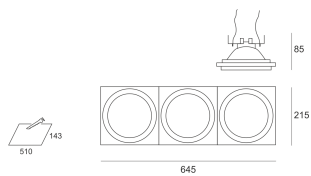

KUBGO 3X111 TRIM CZARNY

- IP: 20
- Color temperature:
- Luminous flux: lm

Name	Code	Colour	Voltage supply	Luminaire wattage	Light source type	Handle
KUBGO-3x111-TRIM-CZARNY	1219112	black	12V	max 3x50W	QR-111	G 53