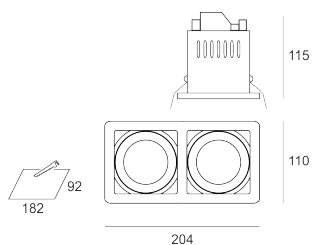

KUBGO KR2 AS

- IP: 20
- Color temperature:
- Luminous flux: lm

Name	Code	Colour	Voltage supply	Luminaire wattage	Light source type	Handle
KUBGO_KR2_AS	1205115	AS	12V	max 2x50W	QR-CBC51	GU 5,3