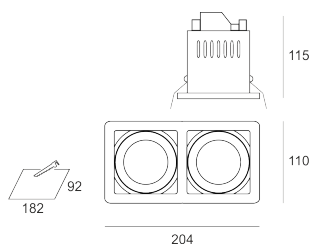

# KUBGO KR2 AS

- IP: 20
- Color temperature:
- Luminous flux: lm

Name	Code	Colour	Voltage supply	Luminaire wattage	Light source type	Handle
<a href="#">KUBGO_KR2_AS</a>	1205115	AS	12V	max 2x50W	QR-CBC51	GU 5,3