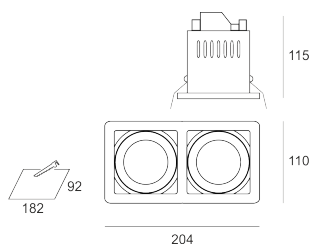

KUBGO KR2 BIAŁY

- IP: 20
- Color temperature:
- Luminous flux: lm

Name	Code	Colour	Voltage supply	Luminaire wattage	Light source type	Handle
KUBGO_KR2_BIAŁY	1205111	white	12V	max 2x50W	QR-CBC51	GU 5,3