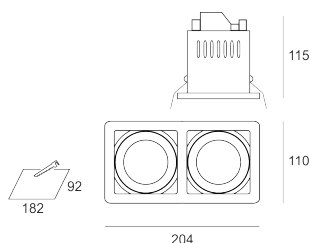

KUBGO KR2 CZARNY

- IP: 20
- Color temperature:
- Luminous flux: lm

Name	Code	Colour	Voltage supply	Luminaire wattage	Light source type	Handle
KUBGO_KR2_CZARNY	1205112	black	12V	max 2x50W	QR-CBC51	GU 5,3