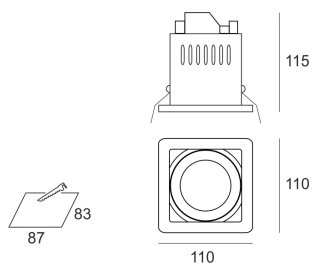

KUBGO KR AS

- IP: 20
- Color temperature:
- Luminous flux: lm

Name	Code	Colour	Voltage supply	Luminaire wattage	Light source type	Handle
KUBGO KR AS	1204115	AS	12V	max 50W	QR-CBC51	GU 5,3