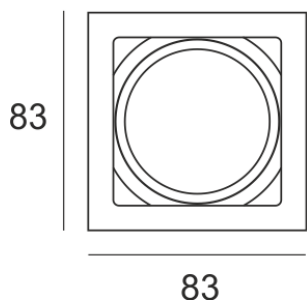

KUBGO N GU10 AS

- IP: 20
- Color temperature:
- Luminous flux: lm

Name	Code	Colour	Voltage supply	Luminaire wattage	Light source type	Handle
KUBGO_N GU10_AS	1802195	AS	230V	1x50W	QPAR16	GU10