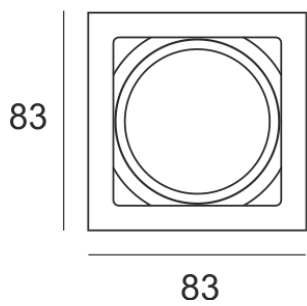

# KUBGO N GU10 AS

---

- IP: 20
- Color temperature:
- Luminous flux: lm

| Name               | Code    | Colour | Voltage supply | Luminaire wattage | Light source type | Handle |
|--------------------|---------|--------|----------------|-------------------|-------------------|--------|
| KUBGO_N<br>GU10_AS | 1802195 | AS     | 230V           | 1x50W             | QPAR16            | GU10   |