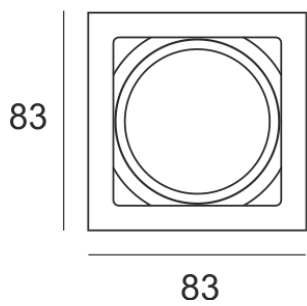

KUBGO N GU10 AS

- IP: 20
- Color temperature:
- Luminous flux: lm

Name	Code	Colour	Voltage supply	Luminaire wattage	Light source type	Handle
KUBGO_N GU10-AS	1802195	AS	230V	1x50W	QPAR16	GU10