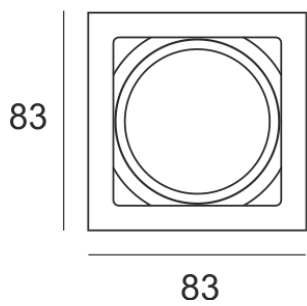

# KUBGO N GU10 BIAŁY

---

- IP: 20
- Color temperature:
- Luminous flux: lm

Name	Code	Colour	Voltage supply	Luminaire wattage	Light source type	Handle
KUBGO_N GU10-BIAŁY	1802191	white	230V	1x50W	QPAR16	GU10