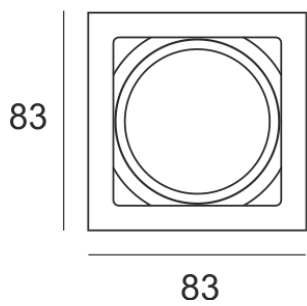

# KUBGO N GU10 BIAŁY

---

- IP: 20
- Color temperature:
- Luminous flux: lm

Name	Code	Colour	Voltage supply	Luminaire wattage	Light source type	Handle
<a href="#">KUBGO_N</a> <a href="#">GU10-BIAŁY</a>	1802191	white	230V	1x50W	QPAR16	GU10