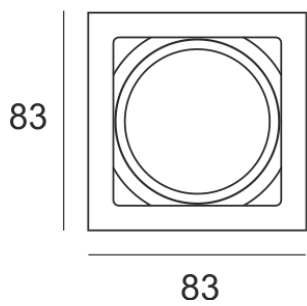

KUBGO N GU10 BIAŁY

- IP: 20
- Color temperature:
- Luminous flux: lm

Name	Code	Colour	Voltage supply	Luminaire wattage	Light source type	Handle
KUBGO_N GU10-BIAŁY	1802191	white	230V	1x50W	QPAR16	GU10