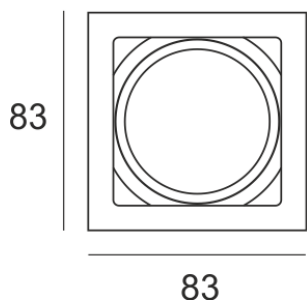

KUBGO N GU10 CZARNY

- IP: 20
- Color temperature:
- Luminous flux: lm

Name	Code	Colour	Voltage supply	Luminaire wattage	Light source type	Handle
KUBGO.N. GU10. CZARNY	1802192	black	230V	1x50W	QPAR16	GU10