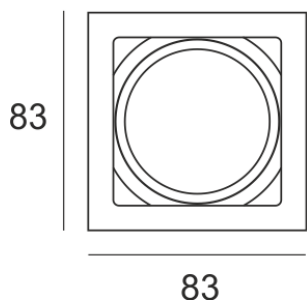

KUBGO N GU10 CZARNY

- IP: 20
- Color temperature:
- Luminous flux: lm

| Name | Code | Colour | Voltage supply | Luminaire wattage | Light source type | Handle |
|-----------------------------|---------|--------|----------------|-------------------|-------------------|--------|
| KUBGO.N. GU10. CZARNY | 1802192 | black | 230V | 1x50W | QPAR16 | GU10 |