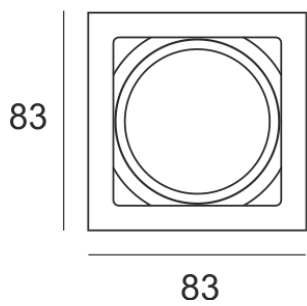

# KUBGO N GU10 CZARNY

---

- IP: 20
- Color temperature:
- Luminous flux: lm

Name	Code	Colour	Voltage supply	Luminaire wattage	Light source type	Handle
KUBGO.N. GU10. CZARNY	1802192	black	230V	1x50W	QPAR16	GU10