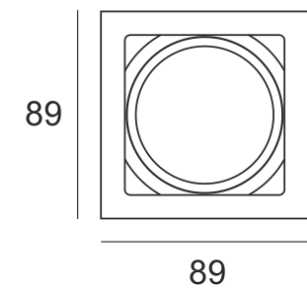

# KUBGO N KR AS

- IP: 20
- Color temperature:

- Luminous flux: lm

Name	Code	Colour	Voltage supply	Luminaire wattage	Light source type	Handle
<a href="#">KUBGO N KR AS</a>	1803195	AS	230V	1x50W	QPAR16	GU10