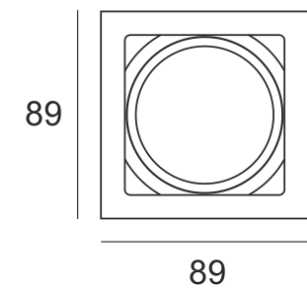

KUBGO N KR AS

- IP: 20
- Color temperature:

- Luminous flux: lm

Name	Code	Colour	Voltage supply	Luminaire wattage	Light source type	Handle
KUBGO N KR-AS	1803195	AS	230V	1x50W	QPAR16	GU10