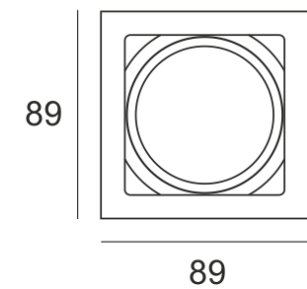

KUBGO N KR AS

- IP: 20
- Color temperature:

- Luminous flux: lm

Name	Code	Colour	Voltage supply	Luminaire wattage	Light source type	Handle
KUBGO N KR AS	1803195	AS	230V	1x50W	QPAR16	GU10