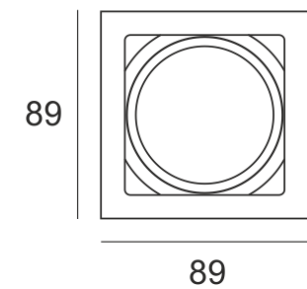

KUBGO N KR BIAŁY

- IP: 20
- Color temperature:

- Luminous flux: lm

Name	Code	Colour	Voltage supply	Luminaire wattage	Light source type	Handle
KUBGO N KR. BIAŁY	1803191	white	230V	1x50W	QPAR16	GU10