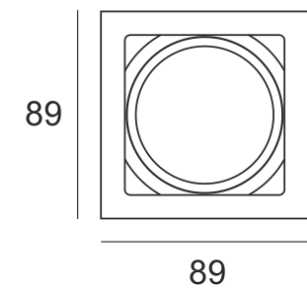

KUBGO N KR CZARNY

- IP: 20
- Color temperature:

- Luminous flux: lm

Name	Code	Colour	Voltage supply	Luminaire wattage	Light source type	Handle
KUBGO N KR. CZARNY	1803192	black	230V	1x50W	QPAR16	GU10