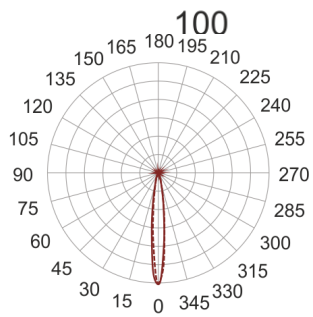

KUBGO N LED AS

— C0-C180 - - - - C90-C270

- IP: 20
- Color temperature: 2700-3500
- Luminous flux: 175 lm

Name	Code	Colour	Voltage supply	Luminaire wattage	Light source type	Luminous flux	
KUBGO N-LED-AS	1801695	AS	230V	5,7W	LED	175 lm	3000K