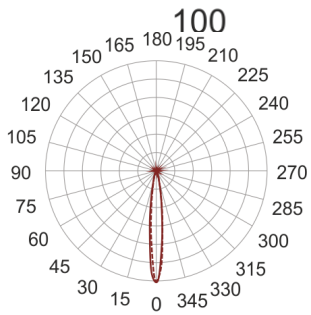

KUBGO N LED AS

— C0-C180 ····· C90-C270

- IP: 20
- Color temperature: 2700-3500
- Luminous flux: 175 lm

Name	Code	Colour	Voltage supply	Luminaire wattage	Light source type	Luminous flux	
KUBGO N- LED-AS	1801695	AS	230V	5,7W	LED	175 lm	3000K