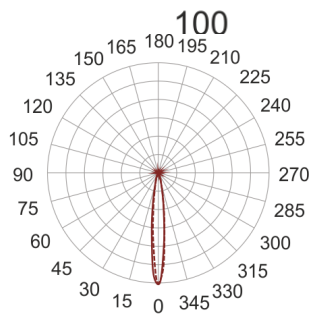

KUBGO N LED AS

— C0-C180 - - - - C90-C270

- IP: 20
- Color temperature: 2700-3500
- Luminous flux: 175 lm

Name	Code	Colour	Voltage supply	Luminaire wattage	Light source type	Luminous flux	
KUBGO N-LED-AS	1801695	AS	230V	5,7W	LED	175 lm	3000K