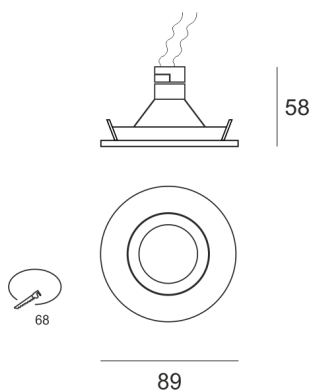

KUBGO R89 AS

- IP: 20
- Color temperature:
- Luminous flux: lm

Name	Code	Colour	Voltage supply	Luminaire wattage	Light source type	Handle
KUBGO R89 AS	1206115	AS	12V	max 50W	QR-CBC51	GU5,3