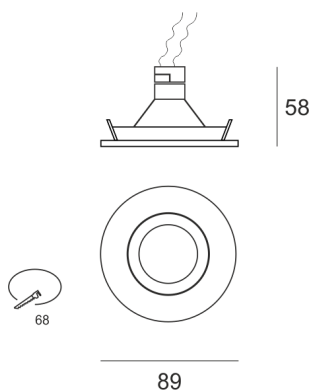

# KUBGO R89 AS

- IP: 20
- Color temperature:
- Luminous flux: lm

Name	Code	Colour	Voltage supply	Luminaire wattage	Light source type	Handle
<a href="#">KUBGO R89 AS</a>	1206115	AS	12V	max 50W	QR-CBC51	GU5,3