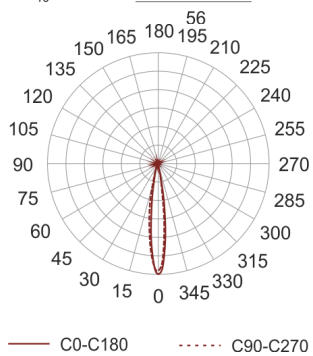

# KUBI 13 AS

- IP: 20
- Color temperature: 2700-3500
- Luminous flux: 108 lm

Name	Code	Colour	Voltage supply	Luminaire wattage	Light source type	Luminous flux	
<a href="#">KUBL13 AS</a>	1102685	AS	700mA	1x2,4W	LED	108 lm	3000K