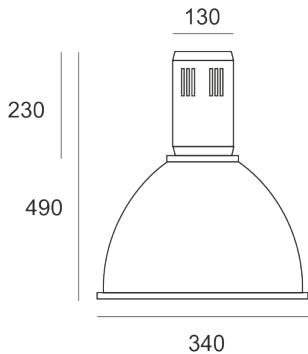

LEXGO LED AL. CZARNY

- IP: 20
- Color temperature: > 4000, Cool
- Luminous flux: 0 lm

Name	Code	Colour	Voltage supply	Luminaire wattage	Light source type	Luminous flux	
LEXGO.LED. AL.CZARNY		black	230V	7,2	LED	0 lm	5000K