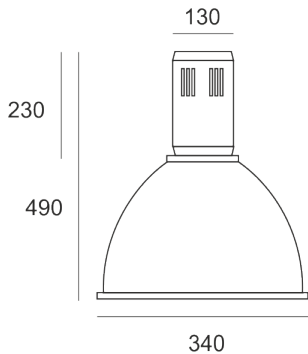

# LEXGO LED AL. CZARNY

- IP: 20
- Color temperature: > 4000, Cool
- Luminous flux: 0 lm

Name	Code	Colour	Voltage supply	Luminaire wattage	Light source type	Luminous flux	
<a href="#">LEXGO.LED. AL.CZARNY</a>		black	230V	7,2	LED	0 lm	5000K