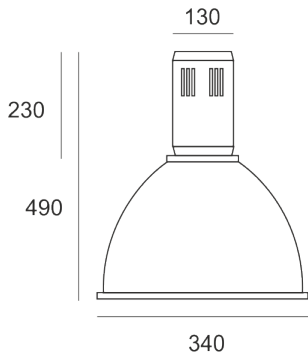

LEXGO LED PC CZARNY

- IP: 20
- Color temperature: > 4000, Cool
- Luminous flux: 0 lm

Name	Code	Colour	Voltage supply	Luminaire wattage	Light source type	Luminous flux	
LEXGO.LED. PC.CZARNY		black	230V	7,2	LED	0 lm	5000K