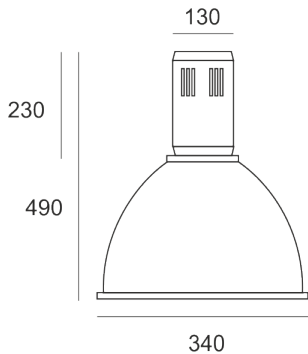

LEXGO LED PC CZARNY

- IP: 20
- Color temperature: > 4000, Cool
- Luminous flux: 0 lm

Name	Code	Colour	Voltage supply	Luminaire wattage	Light source type	Luminous flux	
LEXGO.LED.PC.CZARNY		black	230V	7,2	LED	0 lm	5000K