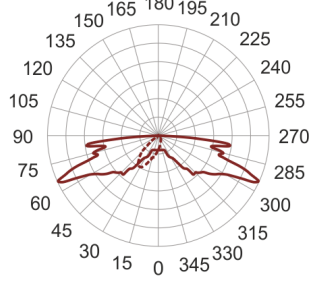

# LINGO 6 LB SZARY

---

— C0-C180      ····· C90-C270

- IP: 65
- Color temperature: 3500-4000, Cool
- Luminous flux: 4000 lm

Name	Code	Colour	Voltage supply	Luminaire wattage	Light source type	Luminous flux	
<a href="#">LINGO 6.LB. SZARY</a>		gray	230V	52	LED	4000 lm	4000K