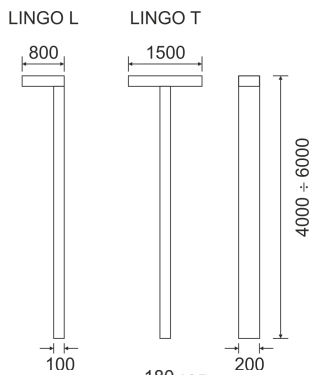

# LINGO 6 LB SZARY

---

— C0-C180      ····· C90-C270

- IP: 65
- Color temperature: 3500-4000, Cool
- Luminous flux: 4000 lm

Name	Code	Colour	Voltage supply	Luminaire wattage	Light source type	Luminous flux	
<a href="#">LINGO 6.LB. SZARY</a>		gray	230V	52	LED	4000 lm	4000K