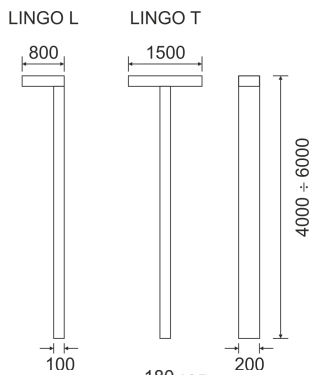

LINGO 6 LB SZARY

— C0-C180 ····· C90-C270

- IP: 65
- Color temperature: 3500-4000, Cool
- Luminous flux: 4000 lm

Name	Code	Colour	Voltage supply	Luminaire wattage	Light source type	Luminous flux	
LINGO 6.LB. SZARY		gray	230V	52	LED	4000 lm	4000K