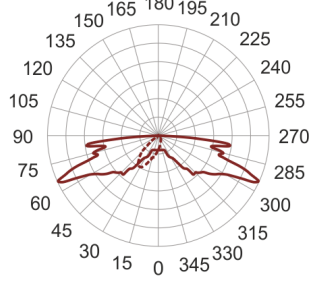

LINGO 6 LB SZARY

— C0-C180 ····· C90-C270

- IP: 65
- Color temperature: 3500-4000, Cool
- Luminous flux: 4000 lm

Name	Code	Colour	Voltage supply	Luminaire wattage	Light source type	Luminous flux	
LINGO 6.LB. SZARY		gray	230V	52	LED	4000 lm	4000K