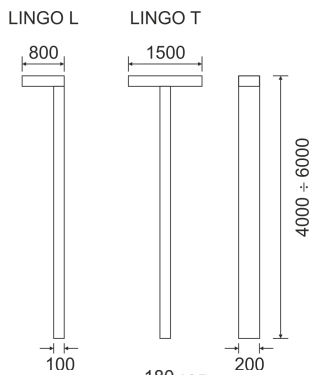

LINGO 6 LR SZARY

- IP: 65
- Color temperature: 3500-4000, Cool
- Luminous flux: 6000 lm

Name	Code	Colour	Voltage supply	Luminaire wattage	Light source type	Luminous flux	
LINGO 6 LR SZARY		gray	230V	73	LED	6000 lm	4000K