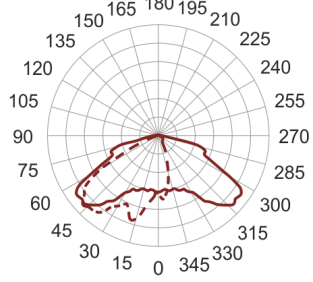

# LINGO 6 LR SZARY

---

— C0-C180    - - - - C90-C270

- IP: 65
- Color temperature: 3500-4000, Cool
- Luminous flux: 6000 lm

Name	Code	Colour	Voltage supply	Luminaire wattage	Light source type	Luminous flux	
<a href="#">LINGO 6 LR SZARY</a>		gray	230V	73	LED	6000 lm	4000K