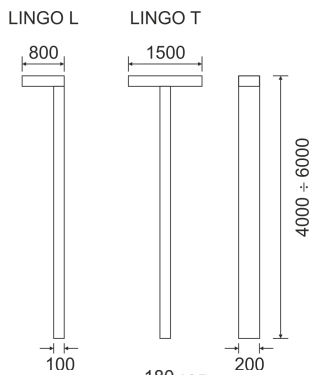

# LINGO 6 LR SZARY

---

— C0-C180    - - - - C90-C270

- IP: 65
- Color temperature: 3500-4000, Cool
- Luminous flux: 6000 lm

Name	Code	Colour	Voltage supply	Luminaire wattage	Light source type	Luminous flux	
<a href="#">LINGO 6 LR SZARY</a>		gray	230V	73	LED	6000 lm	4000K