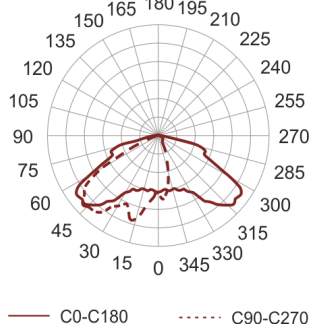

LINGO 6 LR SZARY

- IP: 65
- Color temperature: 3500-4000, Cool
- Luminous flux: 6000 lm

Name	Code	Colour	Voltage supply	Luminaire wattage	Light source type	Luminous flux	
LINGO 6 LR SZARY		gray	230V	73	LED	6000 lm	4000K