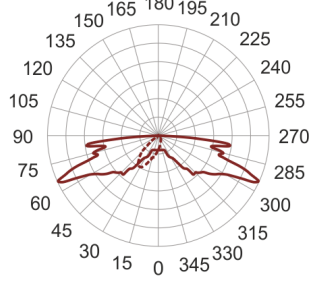

# LINGO 6 TB SZARY

---

— C0-C180      ····· C90-C270

- IP: 65
- Color temperature: 3500-4000, Cool
- Luminous flux: 8000 lm

Name	Code	Colour	Voltage supply	Luminaire wattage	Light source type	Luminous flux	
<a href="#">LINGO 6.TB. SZARY</a>		gray	230V	104	LED	8000 lm	4000K