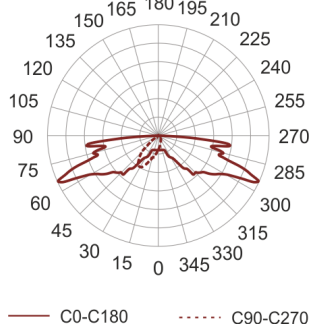

LINGO 6 TB SZARY

- IP: 65
- Color temperature: 3500-4000, Cool
- Luminous flux: 8000 lm

Name	Code	Colour	Voltage supply	Luminaire wattage	Light source type	Luminous flux	
LINGO 6.TB. SZARY		gray	230V	104	LED	8000 lm	4000K