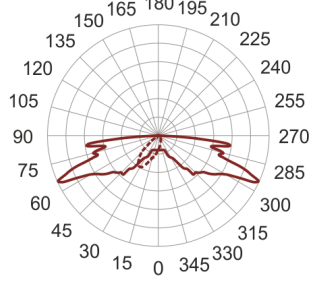

LINGO 6 TB SZARY

— C0-C180 ····· C90-C270

- IP: 65
- Color temperature: 3500-4000, Cool
- Luminous flux: 8000 lm

Name	Code	Colour	Voltage supply	Luminaire wattage	Light source type	Luminous flux	
LINGO 6.TB. SZARY		gray	230V	104	LED	8000 lm	4000K