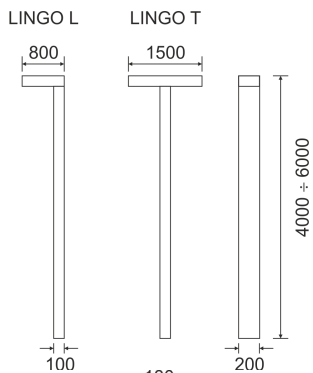

# LINGO 6 TR SZARY

---

— C0-C180    - - - - C90-C270

- IP: 65
- Color temperature: 3500-4000, Cool
- Luminous flux: 12000 lm

Name	Code	Colour	Voltage supply	Luminaire wattage	Light source type	Luminous flux	
<a href="#">LINGO 6.TR. SZARY</a>		gray	230V	144	LED	12000 lm	4000K