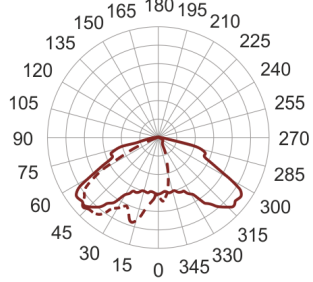

LINGO 6 TR SZARY

— C0-C180 - - - - C90-C270

- IP: 65
- Color temperature: 3500-4000, Cool
- Luminous flux: 12000 lm

Name	Code	Colour	Voltage supply	Luminaire wattage	Light source type	Luminous flux	
LINGO 6.TR. SZARY		gray	230V	144	LED	12000 lm	4000K