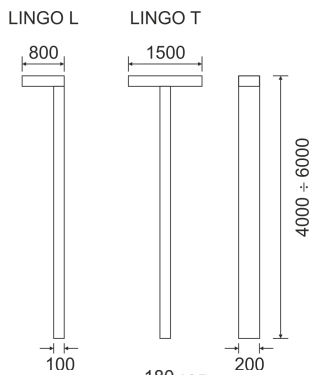

LINGO 6 TR SZARY

— C0-C180 - - - - C90-C270

- IP: 65
- Color temperature: 3500-4000, Cool
- Luminous flux: 12000 lm

Name	Code	Colour	Voltage supply	Luminaire wattage	Light source type	Luminous flux	
LINGO 6.TR. SZARY		gray	230V	144	LED	12000 lm	4000K