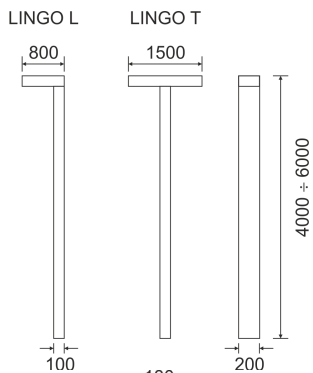

LINGO 6 TR SZARY

— C0-C180 - - - - C90-C270

- IP: 65
- Color temperature: 3500-4000, Cool
- Luminous flux: 12000 lm

Name	Code	Colour	Voltage supply	Luminaire wattage	Light source type	Luminous flux	
LINGO 6.TR. SZARY		gray	230V	144	LED	12000 lm	4000K