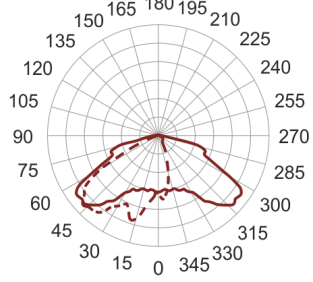

LINGO 6 TR SZARY

— C0-C180 - - - - C90-C270

- IP: 65
- Color temperature: 3500-4000, Cool
- Luminous flux: 12000 lm

Name	Code	Colour	Voltage supply	Luminaire wattage	Light source type	Luminous flux	
LINGO 6.TR. SZARY		gray	230V	144	LED	12000 lm	4000K