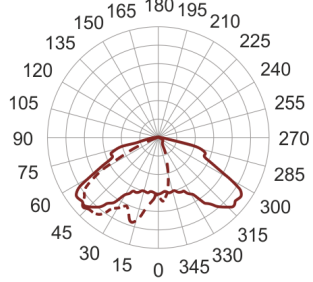

# LINGO 6 TR SZARY

---

— C0-C180    - - - - C90-C270

- IP: 65
- Color temperature: 3500-4000, Cool
- Luminous flux: 12000 lm

Name	Code	Colour	Voltage supply	Luminaire wattage	Light source type	Luminous flux	
<a href="#">LINGO 6.TR. SZARY</a>		gray	230V	144	LED	12000 lm	4000K