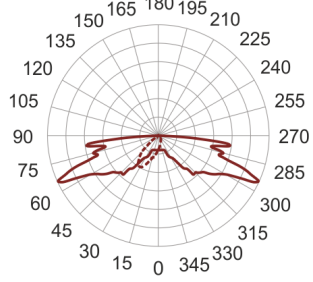

# LINGO KB SZARY

---

— C0-C180    ..... C90-C270

- IP: 65
- Color temperature: 3500-4000, Cool
- Luminous flux: 4000 lm

Name	Code	Colour	Voltage supply	Luminaire wattage	Light source type	Luminous flux	
<a href="#">LINGO_KB_SZARY</a>		gray	230V	52	LED	4000 lm	4000K