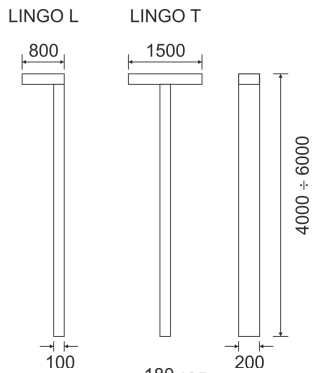

# LINGO KB SZARY

---

— C0-C180    ..... C90-C270

- IP: 65
- Color temperature: 3500-4000, Cool
- Luminous flux: 4000 lm

Name	Code	Colour	Voltage supply	Luminaire wattage	Light source type	Luminous flux	
<a href="#">LINGO_KB_SZARY</a>		gray	230V	52	LED	4000 lm	4000K