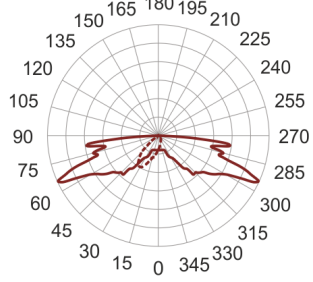

LINGO KB SZARY

— C0-C180 ····· C90-C270

- IP: 65
- Color temperature: 3500-4000, Cool
- Luminous flux: 4000 lm

| Name | Code | Colour | Voltage supply | Luminaire wattage | Light source type | Luminous flux | |
|--------------------------------|------|--------|----------------|-------------------|-------------------|---------------|-------|
| LINGO_KB_SZARY | | gray | 230V | 52 | LED | 4000 lm | 4000K |