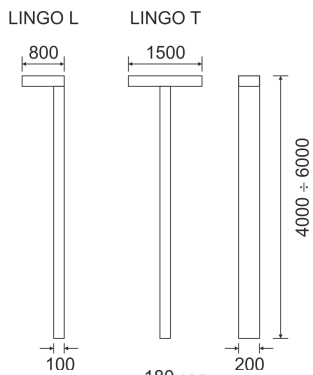

LINGO KB SZARY

— C0-C180 ····· C90-C270

- IP: 65
- Color temperature: 3500-4000, Cool
- Luminous flux: 4000 lm

| Name | Code | Colour | Voltage supply | Luminaire wattage | Light source type | Luminous flux | |
|--------------------------------|------|--------|----------------|-------------------|-------------------|---------------|-------|
| LINGO_KB_SZARY | | gray | 230V | 52 | LED | 4000 lm | 4000K |