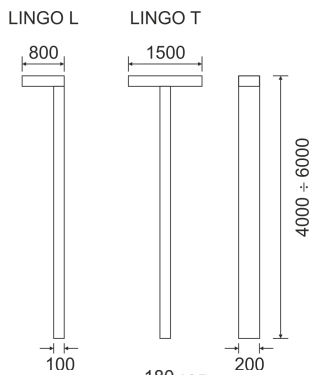

LINGO KR SZARY

- IP: 65
- Color temperature: 3500-4000, Cool
- Luminous flux: 6000 lm

Name	Code	Colour	Voltage supply	Luminaire wattage	Light source type	Luminous flux	
LINGO.KR.SZARY		gray	230V	73	LED	6000 lm	4000K