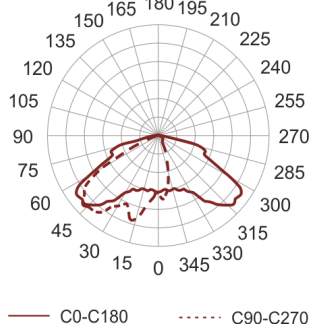

LINGO KR SZARY

- IP: 65
- Color temperature: 3500-4000, Cool
- Luminous flux: 6000 lm

Name	Code	Colour	Voltage supply	Luminaire wattage	Light source type	Luminous flux	
LINGO.KR.SZARY		gray	230V	73	LED	6000 lm	4000K