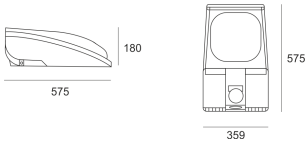

LYRA 20 LED 35NW SZARY

- IP: 66
- Color temperature: 3500-4000, Cool
- Luminous flux: 3613 lm

Name	Code	Colour	Voltage supply	Luminaire wattage	Light source type	Luminous flux	
LYRA 20 LED 35NW SZARY	6109690	gray	230V	35W	LED	3613 lm	4000K