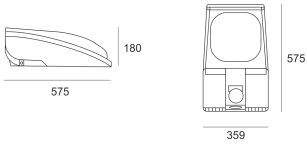

LYRA 20 LED 70NW SZARY

- IP: 66
- Color temperature: 3500-4000, Cool
- Luminous flux: 7012 lm

Name	Code	Colour	Voltage supply	Luminaire wattage	Light source type	Luminous flux	
LYRA 20 LED 70NW SZARY	6109390	gray	230V	68W	LED	7012 lm	4000K