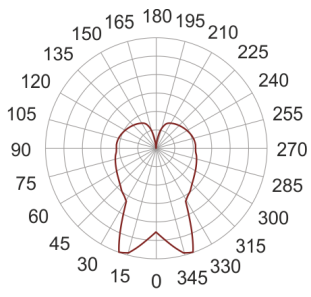

MAIA 300 FROSTED BIAŁY

∅ 150

— C0-C180 ····· C90-C270

- IP: 20
- Color temperature:
- Luminous flux: lm

Name	Code	Colour	Voltage supply	Luminaire wattage	Light source type	Handle
MAIA 300 FROSTED BIAŁY	ZK211M300 EVG	white	230V	1x26W	TC-TEL	G24q-3