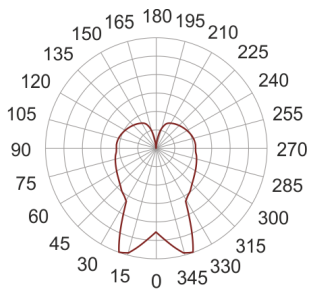

# MAIA 300 FROSTED BIAŁY

---

∅ 150

- IP: 20
- Color temperature:
- Luminous flux: lm

Name	Code	Colour	Voltage supply	Luminaire wattage	Light source type	Handle
<a href="#">MAIA 300 FROSTED BIAŁY</a>	ZK211M300 EVG	white	230V	1x26W	TC-TEL	G24q-3