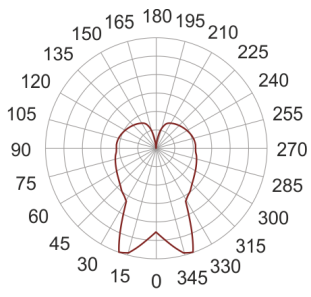

# MAIA 500 FROSTED BIAŁY

---

∅ 150

- IP: 20
- Color temperature:
- Luminous flux: lm

Name	Code	Colour	Voltage supply	Luminaire wattage	Light source type	Handle
<a href="#">MAIA 500 FROSTED BIAŁY</a>	ZK216M500 EVG	white	230V	2x36W	TC-L	2G11