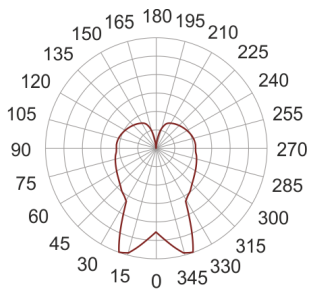

MAIA 500 FROSTED BIAŁY

∅ 150

— C0-C180 ····· C90-C270

- IP: 20
- Color temperature:
- Luminous flux: lm

Name	Code	Colour	Voltage supply	Luminaire wattage	Light source type	Handle
MAIA 500 FROSTED BIAŁY	ZK216M500 EVG	white	230V	2x36W	TC-L	2G11