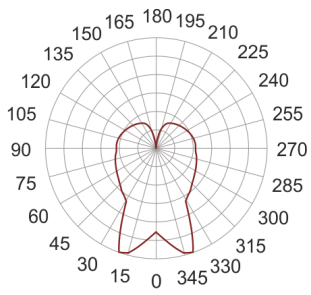

MAIA 500 FROSTED BIAŁY

∅ 150

— C0-C180 ····· C90-C270

- IP: 20
- Color temperature:
- Luminous flux: lm

Name	Code	Colour	Voltage supply	Luminaire wattage	Light source type	Handle
MAIA 500 FROSTED BIAŁY	ZK216M500 EVG	white	230V	2x36W	TC-L	2G11