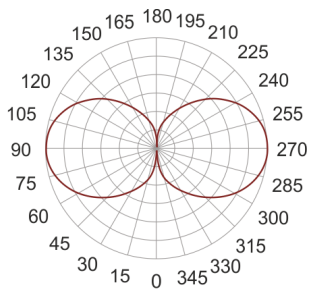

# MAIA 500 PMMA BIAŁY

---

∅ 150

— C0-C180      ..... C90-C270

- IP: 20
- Color temperature:
- Luminous flux: lm

Name	Code	Colour	Voltage supply	Luminaire wattage	Light source type	Handle
<a href="#">MAIA 500 PMMA BIAŁY</a>	ZK216M500 PA EVG	white	230V	2x36W	TC-L	2G11