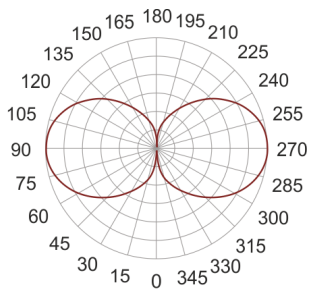

MAIA 500 PMMA BIAŁY

∅ 150

— C0-C180 C90-C270

- IP: 20
- Color temperature:
- Luminous flux: lm

Name	Code	Colour	Voltage supply	Luminaire wattage	Light source type	Handle
MAIA 500 PMMA BIAŁY	ZK216M500 PA EVG	white	230V	2x36W	TC-L	2G11