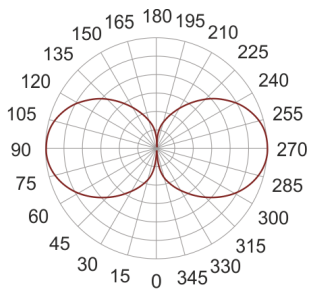

MAIA 500 PMMA BIAŁY

∅ 150

— C0-C180 C90-C270

- IP: 20
- Color temperature:
- Luminous flux: lm

Name	Code	Colour	Voltage supply	Luminaire wattage	Light source type	Handle
MAIA 500 PMMA BIAŁY	ZK216M500 PA EVG	white	230V	2x36W	TC-L	2G11