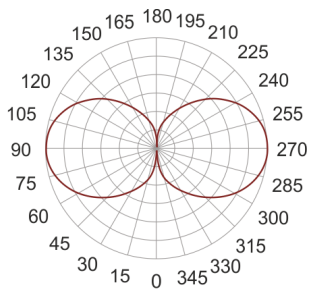

MAIA 500 PMMA BIAŁY

∅ 150

— C0-C180 ····· C90-C270

- IP: 20
- Color temperature:
- Luminous flux: lm

Name	Code	Colour	Voltage supply	Luminaire wattage	Light source type	Handle
MAIA 500 PMMA BIAŁY	ZK216M500 PA EVG	white	230V	2x36W	TC-L	2G11