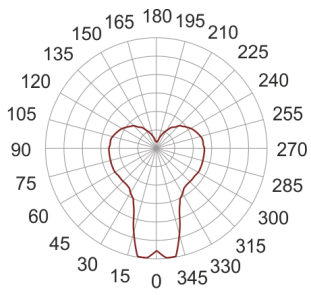

MAIA 580 BIAŁY

∅ 80

— C0-C180 C90-C270

- IP: 20
- Color temperature:
- Luminous flux: lm

Name	Code	Colour	Voltage supply	Luminaire wattage	Light source type	Handle
MAIA 580 BIAŁY	ZK216M580 EVG	white	230V	1x26W	TC-TEL	G24q-3