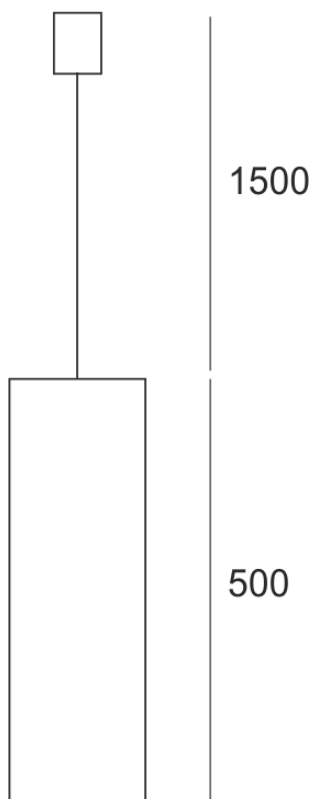

MAIA 580 BIAŁY

∅ 80

— C0-C180 C90-C270

- IP: 20
- Color temperature:
- Luminous flux: lm

Name	Code	Colour	Voltage supply	Luminaire wattage	Light source type	Handle
MAIA 580 BIAŁY	ZK216M580 EVG	white	230V	1x26W	TC-TEL	G24q-3