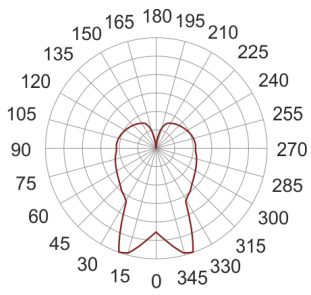

MAIA 620 FROSTED 217 BIAŁY

∅ 200

— C0-C180 C90-C270

- IP: 20
- Color temperature:
- Luminous flux: lm

Name	Code	Colour	Voltage supply	Luminaire wattage	Light source type	Handle
MAIA 620 FROSTED 217 BIAŁY	ZK217M620 EVG	white	230V	2x55W	TC-L	2G11