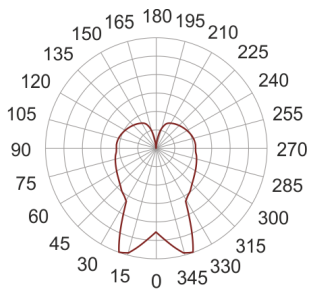

MAIA 620 FROSTED 317 BIAŁY

∅ 200

— C0-C180 ····· C90-C270

- IP: 20
- Color temperature:
- Luminous flux: lm

Name	Code	Colour	Voltage supply	Luminaire wattage	Light source type	Handle
MAIA 620 FROSTED 317 BIAŁY	ZK317M620 EVG	white	230V	3x55W	TC-L	2G11