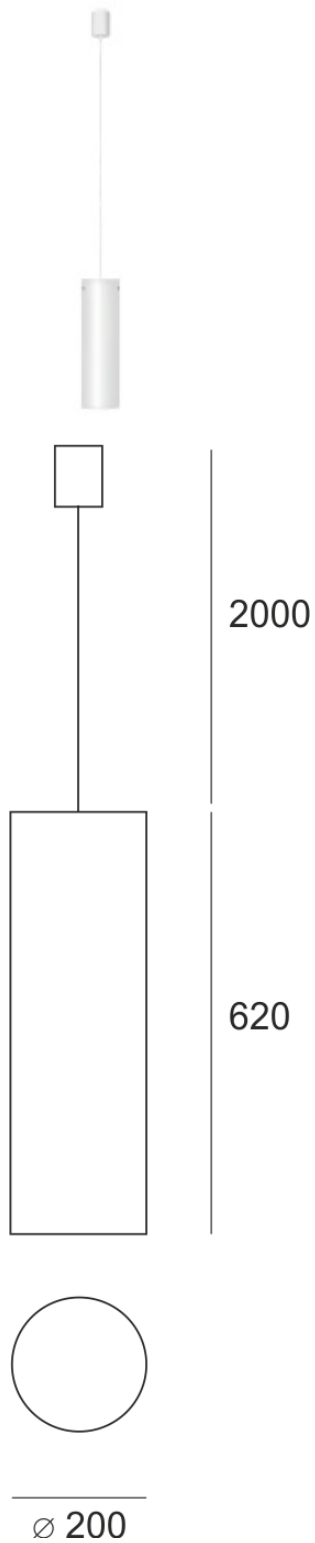

MAIA 620 PMMA BIAŁY

— C0-C180 C90-C270

- IP: 20
- Color temperature:
- Luminous flux: lm

Name	Code	Colour	Voltage supply	Luminaire wattage	Light source type	Handle
MAIA 620 PMMA BIAŁY	ZK317M620 PA EVG	white	230V	2x55W	TC-L	2G11