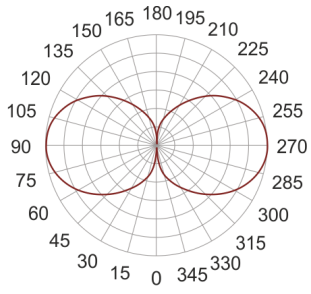

MAIA 620 PMMA BIAŁY

∅ 200

— C0-C180 C90-C270

- IP: 20
- Color temperature:
- Luminous flux: lm

Name	Code	Colour	Voltage supply	Luminaire wattage	Light source type	Handle
MAIA 620 PMMA BIAŁY	ZK317M620 PA EVG	white	230V	2x55W	TC-L	2G11