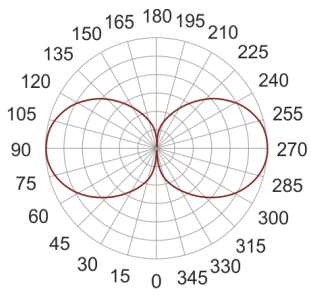

MAIA 620 PMMA BIAŁY

∅ 200

— C0-C180 - - - - C90-C270

- IP: 20
- Color temperature:
- Luminous flux: lm

Name	Code	Colour	Voltage supply	Luminaire wattage	Light source type	Handle
MAIA 620 PMMA BIAŁY	ZK317M620 PA EVG	white	230V	2x55W	TC-L	2G11