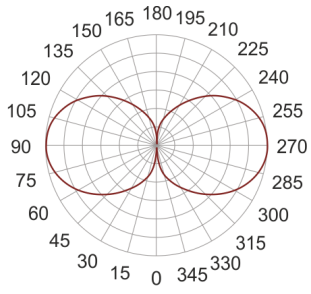

MAIA 620 PMMA BIAŁY

— C0-C180 C90-C270

- IP: 20
- Color temperature:
- Luminous flux: lm

Name	Code	Colour	Voltage supply	Luminaire wattage	Light source type	Handle
MAIA 620 PMMA BIAŁY	ZK317M620 PA EVG	white	230V	2x55W	TC-L	2G11