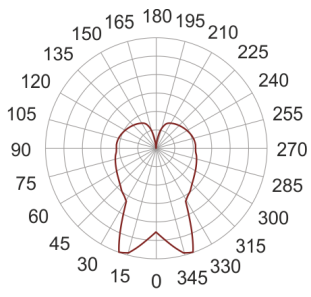

# MAIA 800 FROSTED BIAŁY

---

Ø 200

— C0-C180      ····· C90-C270

- IP: 20
- Color temperature:
- Luminous flux: lm

Name	Code	Colour	Voltage supply	Luminaire wattage	Light source type	Handle
<a href="#">MAIA 800 FROSTED BIAŁY</a>	ZK317M800 EVG	white	230V	2x80W	TC-L	2G11