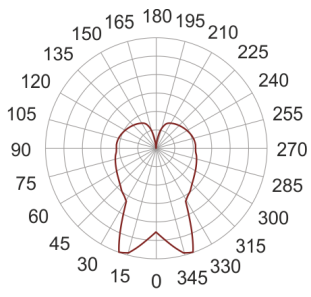

MAIA 800 FROSTED BIAŁY

∅ 200

— C0-C180 ····· C90-C270

- IP: 20
- Color temperature:
- Luminous flux: lm

Name	Code	Colour	Voltage supply	Luminaire wattage	Light source type	Handle
MAIA 800 FROSTED BIAŁY	ZK317M800 EVG	white	230V	2x80W	TC-L	2G11