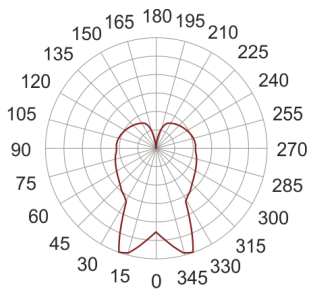

MAIA 800 FROSTED BIAŁY

$\varnothing 200$

— C0-C180 ····· C90-C270

- IP: 20
- Color temperature:
- Luminous flux: lm

Name	Code	Colour	Voltage supply	Luminaire wattage	Light source type	Handle
MAIA 800 FROSTED BIAŁY	ZK317M800 EVG	white	230V	2x80W	TC-L	2G11