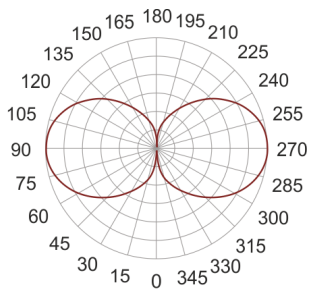

MAIA 800 PMMA BIAŁY

Ø 200

— C0-C180 C90-C270

- IP: 20
- Color temperature:
- Luminous flux: lm

Name	Code	Colour	Voltage supply	Luminaire wattage	Light source type	Handle
MAIA 800 PMMA BIAŁY	ZK317M800 PA EVG	white	230V	2x80W	TC-L	2G11