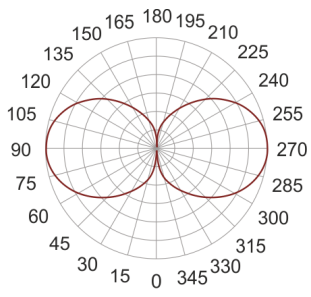

MAIA 800 PMMA BIAŁY

∅ 200

— C0-C180 C90-C270

- IP: 20
- Color temperature:
- Luminous flux: lm

Name	Code	Colour	Voltage supply	Luminaire wattage	Light source type	Handle
MAIA 800 PMMA BIAŁY	ZK317M800 PA EVG	white	230V	2x80W	TC-L	2G11