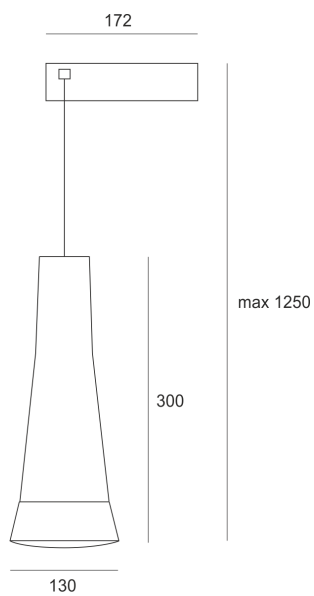

MAUI LED 10 BIAŁA

- IP: 20
- Color temperature: 2700-3500
- Luminous flux: 842 lm

Name	Code	Colour	Voltage supply	Luminaire wattage	Light source type	Luminous flux	
MAUI LED 10 BIAŁA	7341360	white	230V	24W	LED	842 lm	3200K