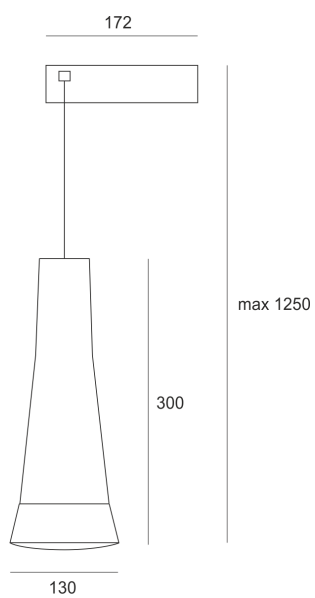

# MAUI LED 10 BIAŁA

- IP: 20
- Color temperature: 2700-3500
- Luminous flux: 842 lm

Name	Code	Colour	Voltage supply	Luminaire wattage	Light source type	Luminous flux	
<a href="#">MAUI LED 10 BIAŁA</a>	7341360	white	230V	24W	LED	842 lm	3200K