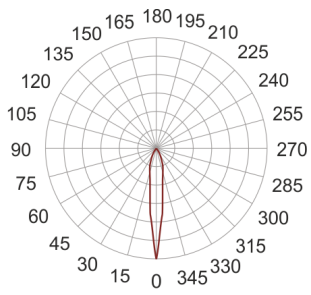

# MAUI LED 10 BIAŁA

- IP: 20
- Color temperature: 2700-3500
- Luminous flux: 842 lm

Name	Code	Colour	Voltage supply	Luminaire wattage	Light source type	Luminous flux	
<a href="#">MAUI LED 10 BIAŁA</a>	7341360	white	230V	24W	LED	842 lm	3200K