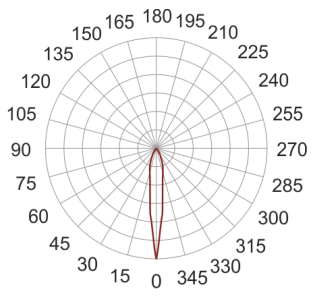

MAUI LED 10 BIAŁA

- IP: 20
- Color temperature: 2700-3500
- Luminous flux: 842 lm

Name	Code	Colour	Voltage supply	Luminaire wattage	Light source type	Luminous flux	
MAUI LED 10 BIAŁA	7341360	white	230V	24W	LED	842 lm	3200K