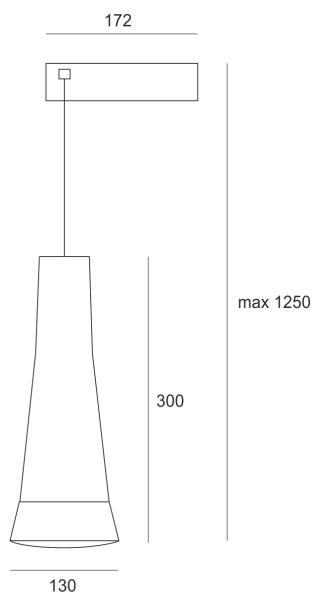

# MAUI LED 10 CHROM

- IP: 20
- Color temperature: 2700-3500
- Luminous flux: 842 lm

Name	Code	Colour	Voltage supply	Luminaire wattage	Light source type	Luminous flux	
<a href="#">MAUI LED 10 CHROM</a>	7341363	chrom	230V	24W	LED	842 lm	3200K