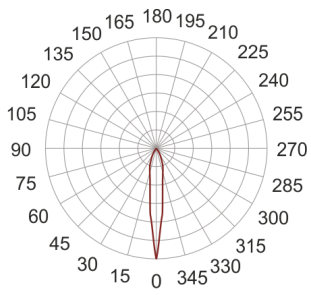

MAUI LED 10 CHROM

— C0-C180 C90-C270

- IP: 20
- Color temperature: 2700-3500
- Luminous flux: 842 lm

Name	Code	Colour	Voltage supply	Luminaire wattage	Light source type	Luminous flux	
MAUI LED 10 CHROM	7341363	chrom	230V	24W	LED	842 lm	3200K