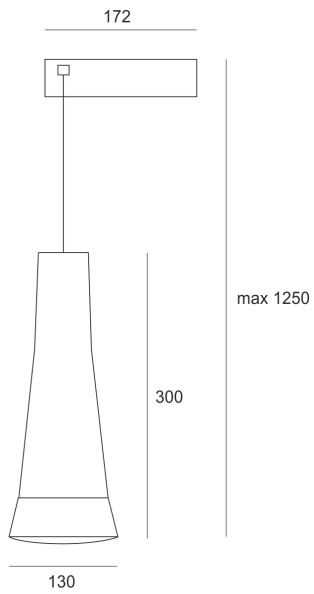

MAUI LED 10 CHROM

— C0-C180 C90-C270

- IP: 20
- Color temperature: 2700-3500
- Luminous flux: 842 lm

Name	Code	Colour	Voltage supply	Luminaire wattage	Light source type	Luminous flux	
MAUI LED 10 CHROM	7341363	chrom	230V	24W	LED	842 lm	3200K