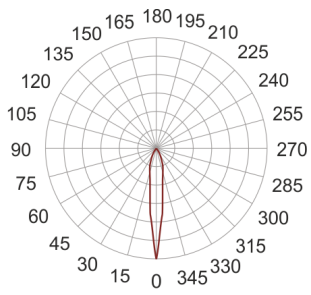

# MAUI LED 10 CHROM

- IP: 20
- Color temperature: 2700-3500
- Luminous flux: 842 lm

Name	Code	Colour	Voltage supply	Luminaire wattage	Light source type	Luminous flux	
<a href="#">MAUI LED 10 CHROM</a>	7341363	chrom	230V	24W	LED	842 lm	3200K