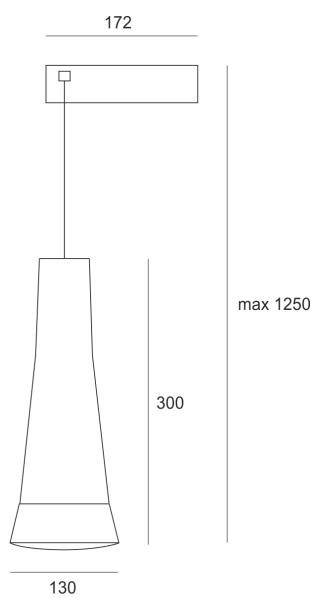

# MAUI LED 10 GARFITOWA

— C0-C180      ····· C90-C270

- IP: 20
- Color temperature: 2700-3500
- Luminous flux: 842 lm

Name	Code	Colour	Voltage supply	Luminaire wattage	Light source type	Luminous flux	
<a href="#">MAUI LED 10 GARFITOWA</a>	7341362	graphite	230V	24W	LED	842 lm	3200K