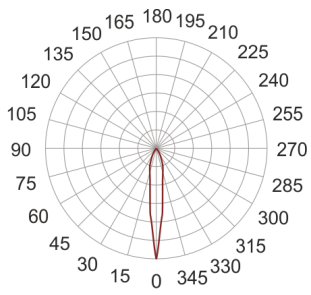

MAUI LED 10 GARFITOWA

— C0-C180 ····· C90-C270

- IP: 20
- Color temperature: 2700-3500
- Luminous flux: 842 lm

Name	Code	Colour	Voltage supply	Luminaire wattage	Light source type	Luminous flux	
MAUI LED 10 GARFITOWA	7341362	graphite	230V	24W	LED	842 lm	3200K