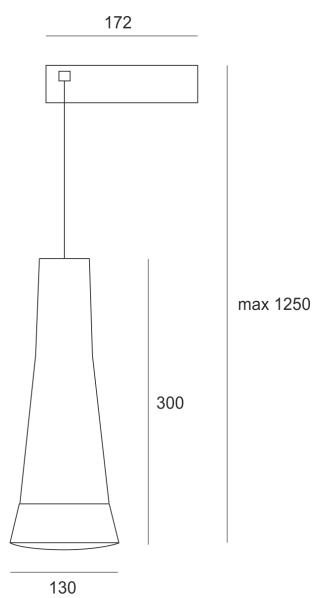

MAUI LED 10 GARFITOWA

— C0-C180 ····· C90-C270

- IP: 20
- Color temperature: 2700-3500
- Luminous flux: 842 lm

Name	Code	Colour	Voltage supply	Luminaire wattage	Light source type	Luminous flux	
MAUI LED 10 GARFITOWA	7341362	graphite	230V	24W	LED	842 lm	3200K