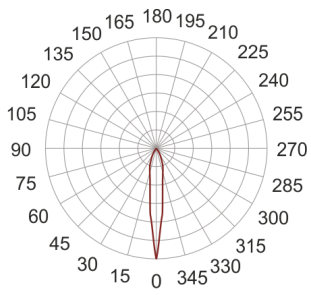

# MAUI LED 10 GARFITOWA

— C0-C180      ····· C90-C270

- IP: 20
- Color temperature: 2700-3500
- Luminous flux: 842 lm

Name	Code	Colour	Voltage supply	Luminaire wattage	Light source type	Luminous flux	
<a href="#">MAUI LED 10 GARFITOWA</a>	7341362	graphite	230V	24W	LED	842 lm	3200K