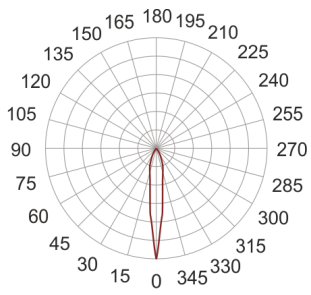

MAUI LED 5 BIAŁA

- IP: 20
- Color temperature: 2700-3500
- Luminous flux: 495 lm

Name	Code	Colour	Voltage supply	Luminaire wattage	Light source type	Luminous flux	
MAUI LED 5 BIAŁA	7341350	white	230V	13,1W	LED	495 lm	3200K