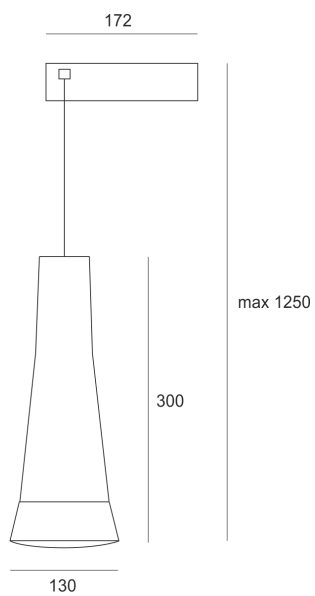

MAUI LED 5 BIAŁA

- IP: 20
- Color temperature: 2700-3500
- Luminous flux: 495 lm

Name	Code	Colour	Voltage supply	Luminaire wattage	Light source type	Luminous flux	
MAUI LED 5 BIAŁA	7341350	white	230V	13,1W	LED	495 lm	3200K