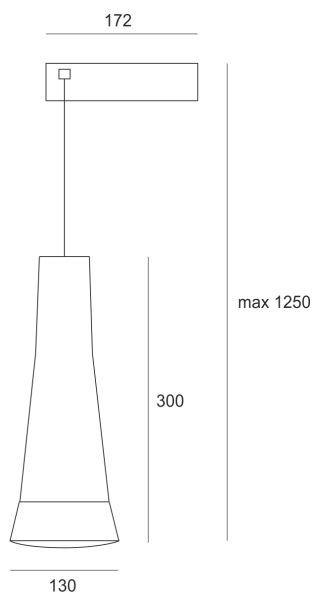

# MAUI LED 5 BIAŁA

- IP: 20
- Color temperature: 2700-3500
- Luminous flux: 495 lm

Name	Code	Colour	Voltage supply	Luminaire wattage	Light source type	Luminous flux	
<a href="#">MAUI LED 5 BIAŁA</a>	7341350	white	230V	13,1W	LED	495 lm	3200K