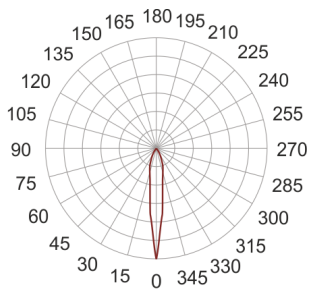

# MAUI LED 5 BIAŁA

- IP: 20
- Color temperature: 2700-3500
- Luminous flux: 495 lm

Name	Code	Colour	Voltage supply	Luminaire wattage	Light source type	Luminous flux	
<a href="#">MAUI LED 5 BIAŁA</a>	7341350	white	230V	13,1W	LED	495 lm	3200K