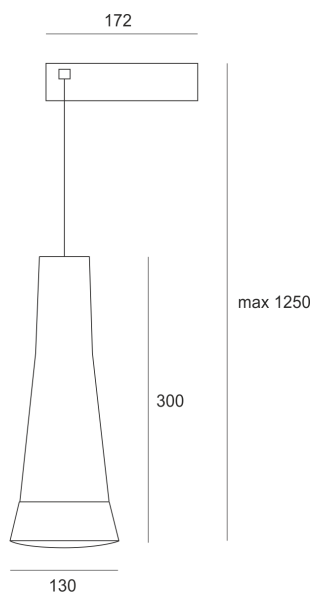

MAUI LED 5 CHROM

- IP: 20
- Color temperature: 2700-3500
- Luminous flux: 495 lm

Name	Code	Colour	Voltage supply	Luminaire wattage	Light source type	Luminous flux	
MAUI LED 5-CHROM	7341353	chrom	230V	13,1W	LED	495 lm	3200K