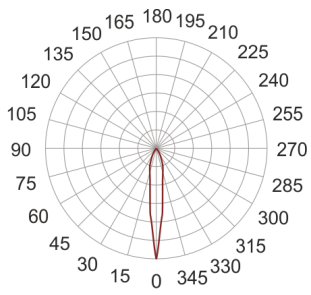

MAUI LED 5 CHROM

- IP: 20
- Color temperature: 2700-3500
- Luminous flux: 495 lm

Name	Code	Colour	Voltage supply	Luminaire wattage	Light source type	Luminous flux	
MAUI LED 5-CHROM	7341353	chrom	230V	13,1W	LED	495 lm	3200K