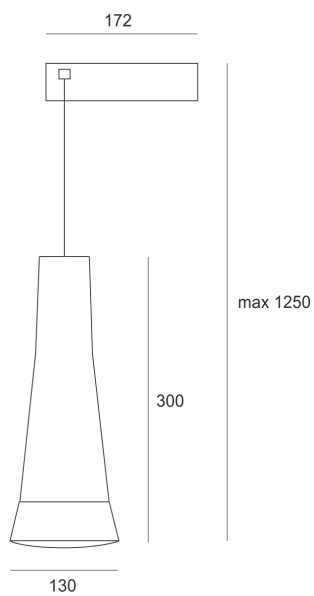

MAUI LED 5 GARFITOWA

- IP: 20
- Color temperature: 2700-3500
- Luminous flux: 495 lm

Name	Code	Colour	Voltage supply	Luminaire wattage	Light source type	Luminous flux	
MAUI LED 5 GARFITOWA	7341352	graphite	230V	13,1W	LED	495 lm	3200K