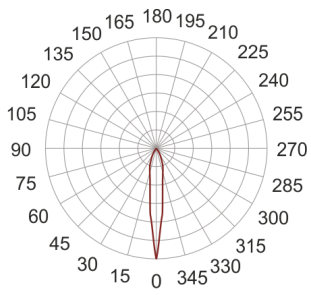

MAUI LED 5 GARFITOWA

- IP: 20
- Color temperature: 2700-3500
- Luminous flux: 495 lm

Name	Code	Colour	Voltage supply	Luminaire wattage	Light source type	Luminous flux	
MAUI LED 5 GARFITOWA	7341352	graphite	230V	13,1W	LED	495 lm	3200K