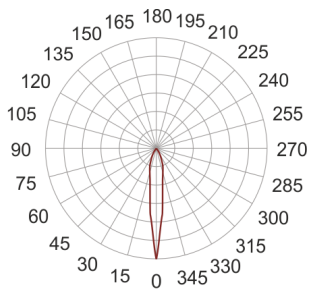

MAUI LED 5 GARFITOWA

- IP: 20
- Color temperature: 2700-3500
- Luminous flux: 495 lm

Name	Code	Colour	Voltage supply	Luminaire wattage	Light source type	Luminous flux	
MAUI LED 5 GARFITOWA	7341352	graphite	230V	13,1W	LED	495 lm	3200K