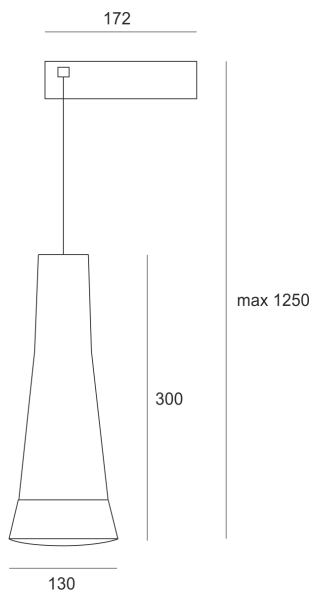

MAUI LED 5 GARFITOWA

- IP: 20
- Color temperature: 2700-3500
- Luminous flux: 495 lm

Name	Code	Colour	Voltage supply	Luminaire wattage	Light source type	Luminous flux	
MAUI LED 5 GARFITOWA	7341352	graphite	230V	13,1W	LED	495 lm	3200K