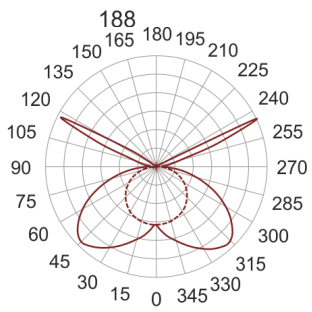

# MIGODI NEW BIAŁY

— C0-C180    ..... C90-C270

- IP: 54
- Color temperature: 2700-3500
- Luminous flux: 340 lm

Name	Code	Colour	Voltage supply	Luminaire wattage	Light source type	Luminous flux	
MIGODI NEW BIAŁY		white	230V	15W	LED	340 lm	2800K