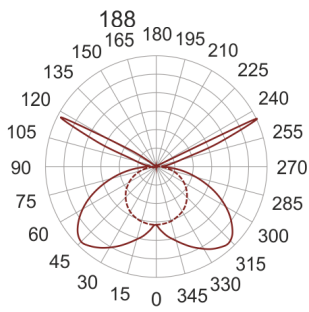

MIGODI NEW BIAŁY

— C0-C180 C90-C270

- IP: 54
- Color temperature: 2700-3500
- Luminous flux: 340 lm

Name	Code	Colour	Voltage supply	Luminaire wattage	Light source type	Luminous flux	
MIGODI NEW BIAŁY		white	230V	15W	LED	340 lm	2800K