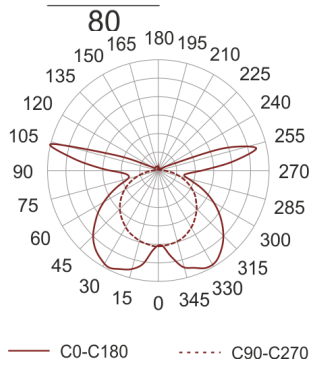

MIGODI R LED AS

- IP: 20
- Color temperature: 2700-3500

- Luminous flux: 95 lm

| Name | Code | Colour | Voltage supply | Luminaire wattage | Light source type | Luminous flux | |
|--------------------------------|---------|--------|----------------|-------------------|-------------------|---------------|-------|
| MIGODLR-LED-AS | 2228695 | AS | 230V | 5W | LED | 95 lm | 2700K |