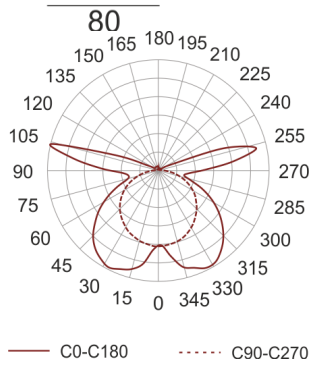

# MIGODI R LED AS

- IP: 20
- Color temperature: 2700-3500

- Luminous flux: 95 lm

Name	Code	Colour	Voltage supply	Luminaire wattage	Light source type	Luminous flux	
<a href="#">MIGODLR-LED-AS</a>	2228695	AS	230V	5W	LED	95 lm	2700K