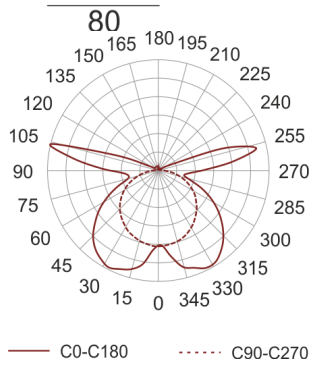

MIGODI R LED AS

- IP: 20
- Color temperature: 2700-3500

- Luminous flux: 95 lm

Name	Code	Colour	Voltage supply	Luminaire wattage	Light source type	Luminous flux	
MIGODLR-LED-AS	2228695	AS	230V	5W	LED	95 lm	2700K