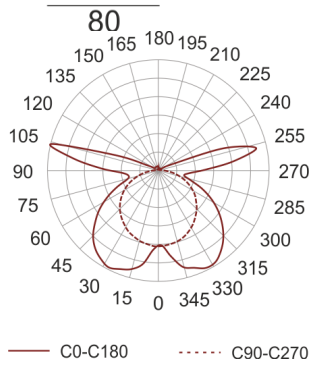

MIGODI R LED AS

- IP: 20
- Color temperature: 2700-3500

- Luminous flux: 95 lm

Name	Code	Colour	Voltage supply	Luminaire wattage	Light source type	Luminous flux	
MIGODLR-LED-AS	2228695	AS	230V	5W	LED	95 lm	2700K