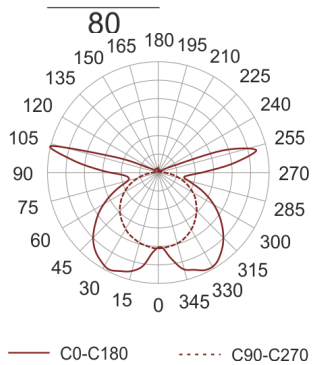

MIGODI R LED BIAŁA

- IP: 20
- Color temperature: 2700-3500

- Luminous flux: 95 lm

Name	Code	Colour	Voltage supply	Luminaire wattage	Light source type	Luminous flux	
MIGODLR-LED-BIAŁA	2228691	white	230V	5W	LED	95 lm	2700K