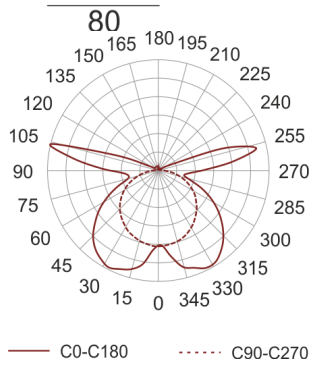

MIGODI R LED BIAŁA

- IP: 20
- Color temperature: 2700-3500

- Luminous flux: 95 lm

Name	Code	Colour	Voltage supply	Luminaire wattage	Light source type	Luminous flux	
MIGODLR LED BIAŁA	2228691	white	230V	5W	LED	95 lm	2700K